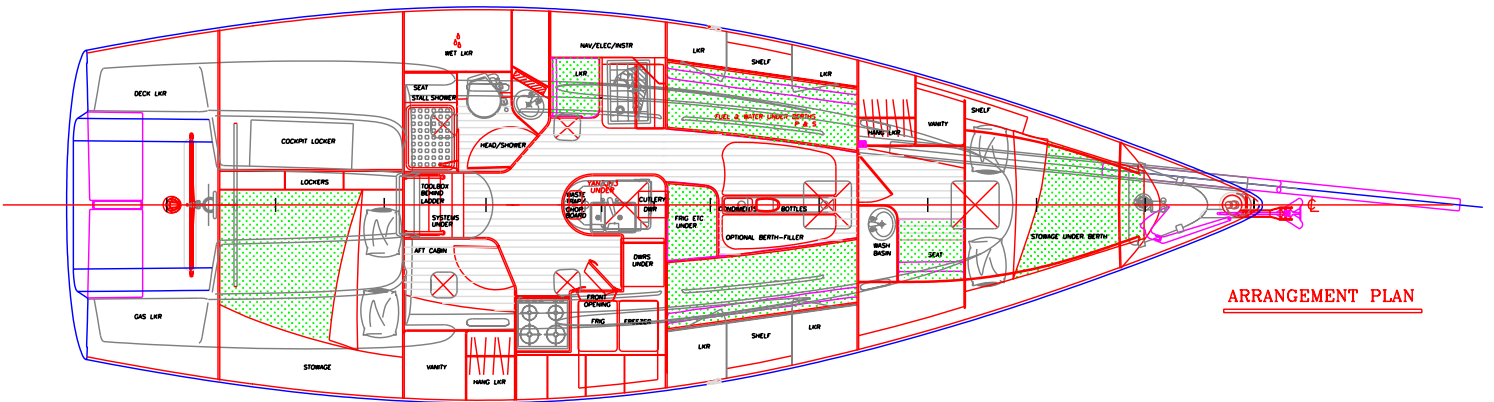

DECK PLAN

ARRANGEMENT PLAN

PORT INBOARD PROFILE

AERODYNE 43

RODGER MARTIN DESIGNS
 BOX 242, NEWPORT TEL 401-848-8830
 RIDGE ISLAND ROAD FAX 401-848-0118
 rodmartin@home.com

AERODYNE 43

PUBLICATION COMPOSITE

SCALE: 1:30 DATE: 10TH JAN,2001
 DRAWN BY: R. M. DWG#: 70PUBCOM.dwg