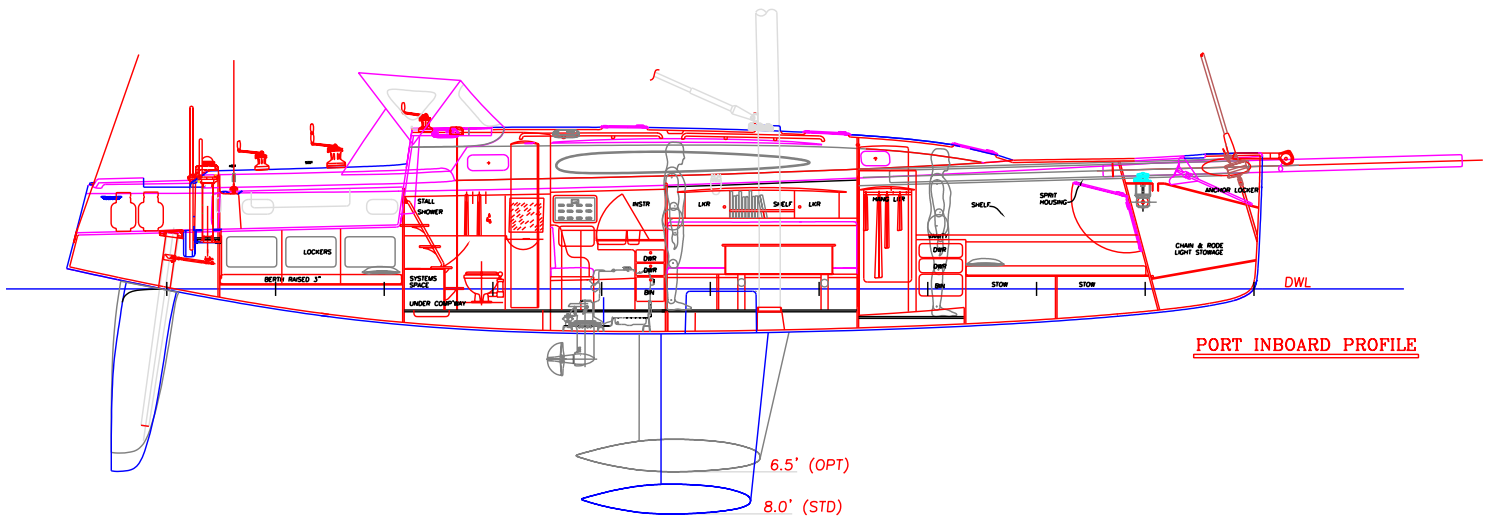

DECK PLAN

ARRANGEMENT PLAN

PORT INBOARD PROFILE

AERODYNE 43

RODGER MARTIN DESIGNS
 BOX 242, NEWPORT TEL 401-848-8830
 RIDGE ISLAND ROAD FAX 401-848-0118
 rodmartin@home.com

AERODYNE 43

PUBLICATION COMPOSITE

SCALE: 1:30 DATE: 10TH JAN,2001
 DRAWN BY: R. M. DWG#: 70PUBCOM.dwg