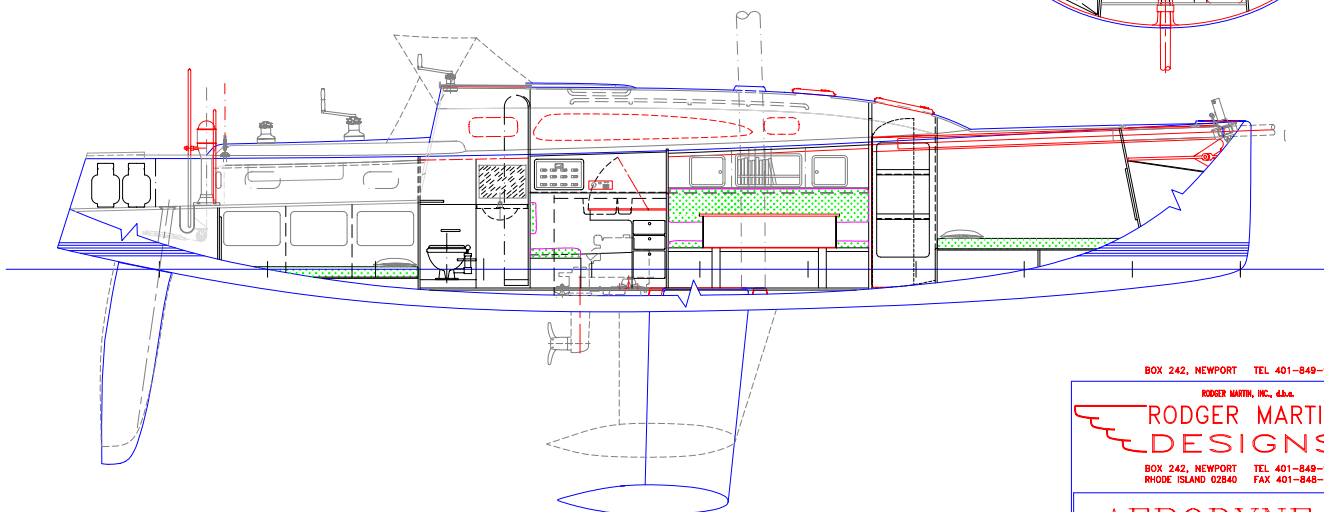

STATION #s. 10 9 8 7 6 5 4 3 2 1 0 STATION #s.

AERODYNE 38

BOX 242, NEWPORT TEL 401-849-9850
 RODGER MARTIN, INC., d.b.a.
**RODGER MARTIN
 DESIGNS**
 BOX 242, NEWPORT TEL 401-849-9850
 RHODE ISLAND 02840 FAX 401-848-0119

AERODYNE 38
 PUBLICATION
 COMPOSITE PLAN

SCALE: NONE DATE: 21.AUG.1997
 DRAWN BY: R.M./S.K. DWG: 57PUBCMC