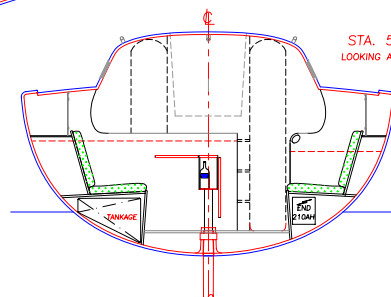

AERODYNE 38

BOX 242, NEWPORT TEL 401-849-9850
RODGER MARTIN, INC., d.b.a.
**RODGER MARTIN
DESIGNS**
BOX 242, NEWPORT TEL 401-849-9850
RHODE ISLAND 02840 FAX 401-848-0119

AERODYNE 38
PUBLICATION
COMPOSITE PLAN

SCALE: NONE DATE: 21.AUG.1997
DRAWN BY: R.M./S.K. DWG: 57PUBCMC