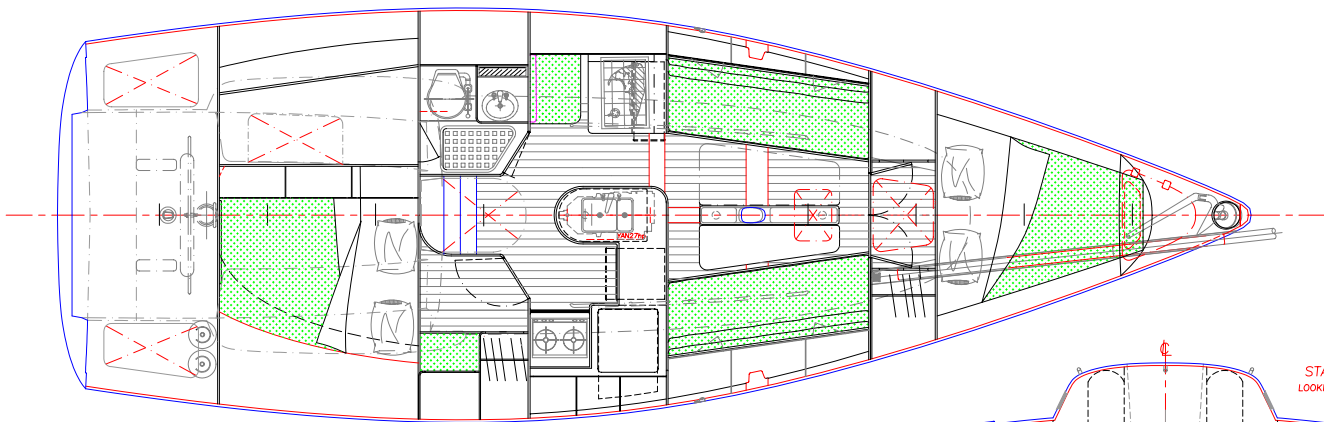

STATION #s. 10 9 8 7 6 5 4 3 2 1 0 STATION #s.

AERODYNE 38

BOX 242, NEWPORT TEL 401-849-9850
 RODGER MARTIN, INC., d.b.a.
**RODGER MARTIN
 DESIGNS**
 BOX 242, NEWPORT TEL 401-849-9850
 RHODE ISLAND 02840 FAX 401-848-0119

AERODYNE 38
 PUBLICATION
 COMPOSITE PLAN

SCALE: NONE DATE: 21.AUG.1997
 DRAWN BY: R.M./S.K. DWG: 57PUBCMC