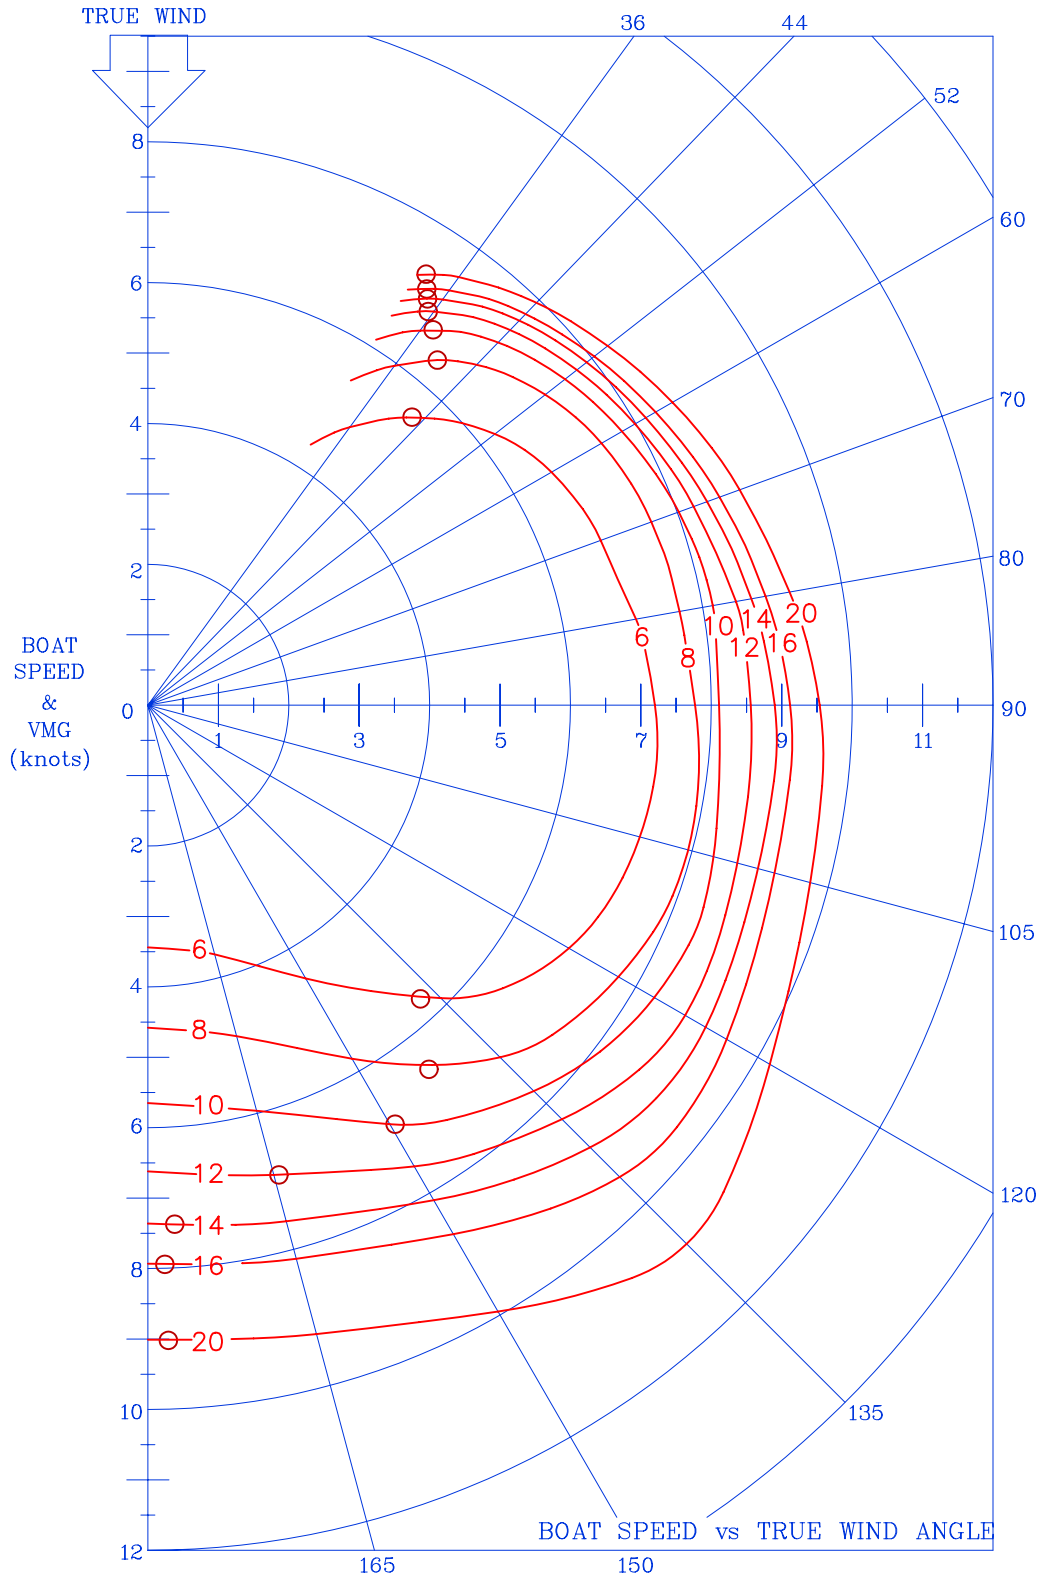

RODGER MARTIN YACHT DESIGN

BOX 242, NEWPORT TEL 401-849-9850
RHODE ISLAND 02840 FAX 401-848-0119
email: rodger@rodgermartindesign.com
web: www.rodgermartin.design.com

Performance Prediction, Polar Plot

AERODYNE 38

Circles Indicate Optimum VMG